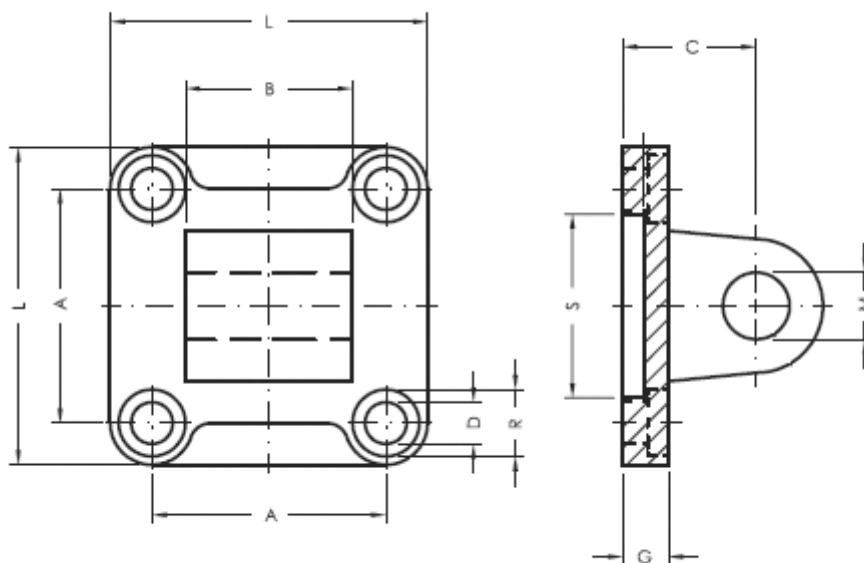

Article number: 5870004100

Description: Male hinge MP40004/100
for 100 mm cylinder

Measures

A	= 89.0	R = 18
B	= 60	
Countersunk screw	= 41	
Cylinder size	= 100	
D	= 11.0	
G	= 14	
L	= 115	
M	= 20	